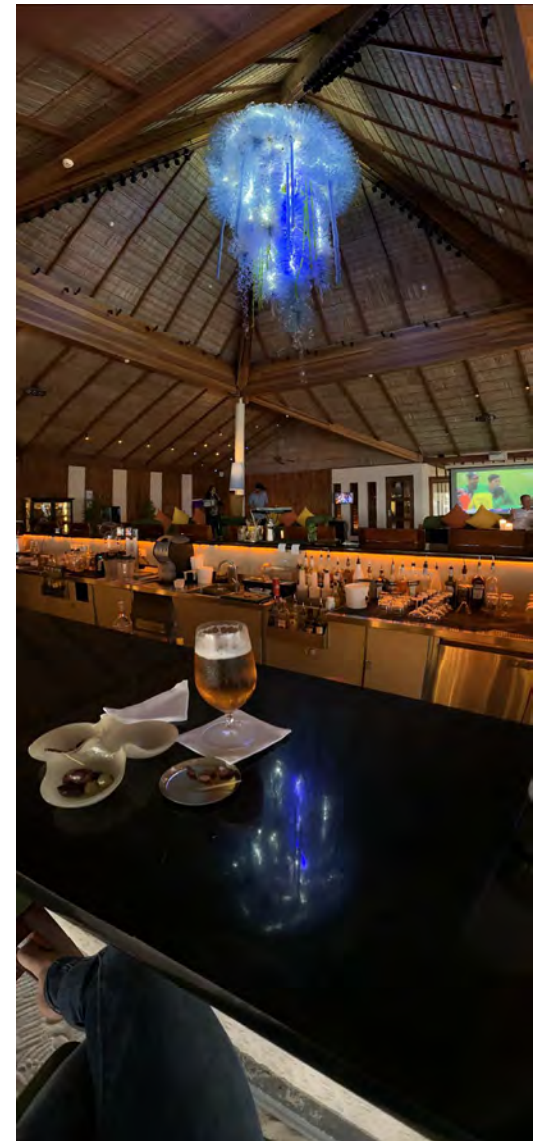

Old Growth Memorial, 2019
Wood & Steel, 12' tall
I-Park Foundation

JOHN K MELVIN